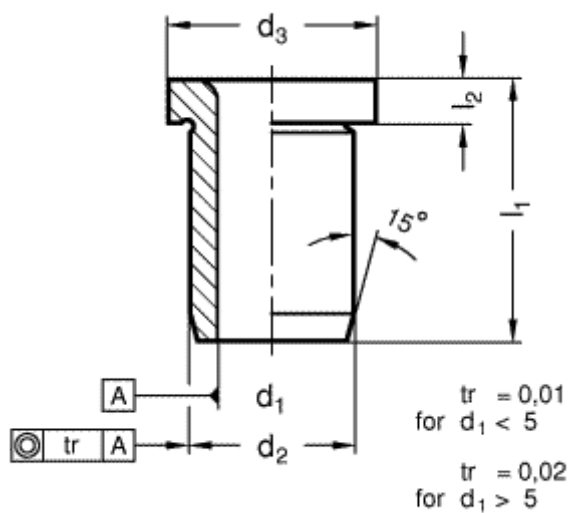

Article number: 201134079

Description: E+G Guide bush DIN 172-B14-28-A
with collar

Measures

$d_1 = 14,1$

$d_2 = 22$

$d_3 = 26$

$l_1 = 28$

$l_2 = 4$